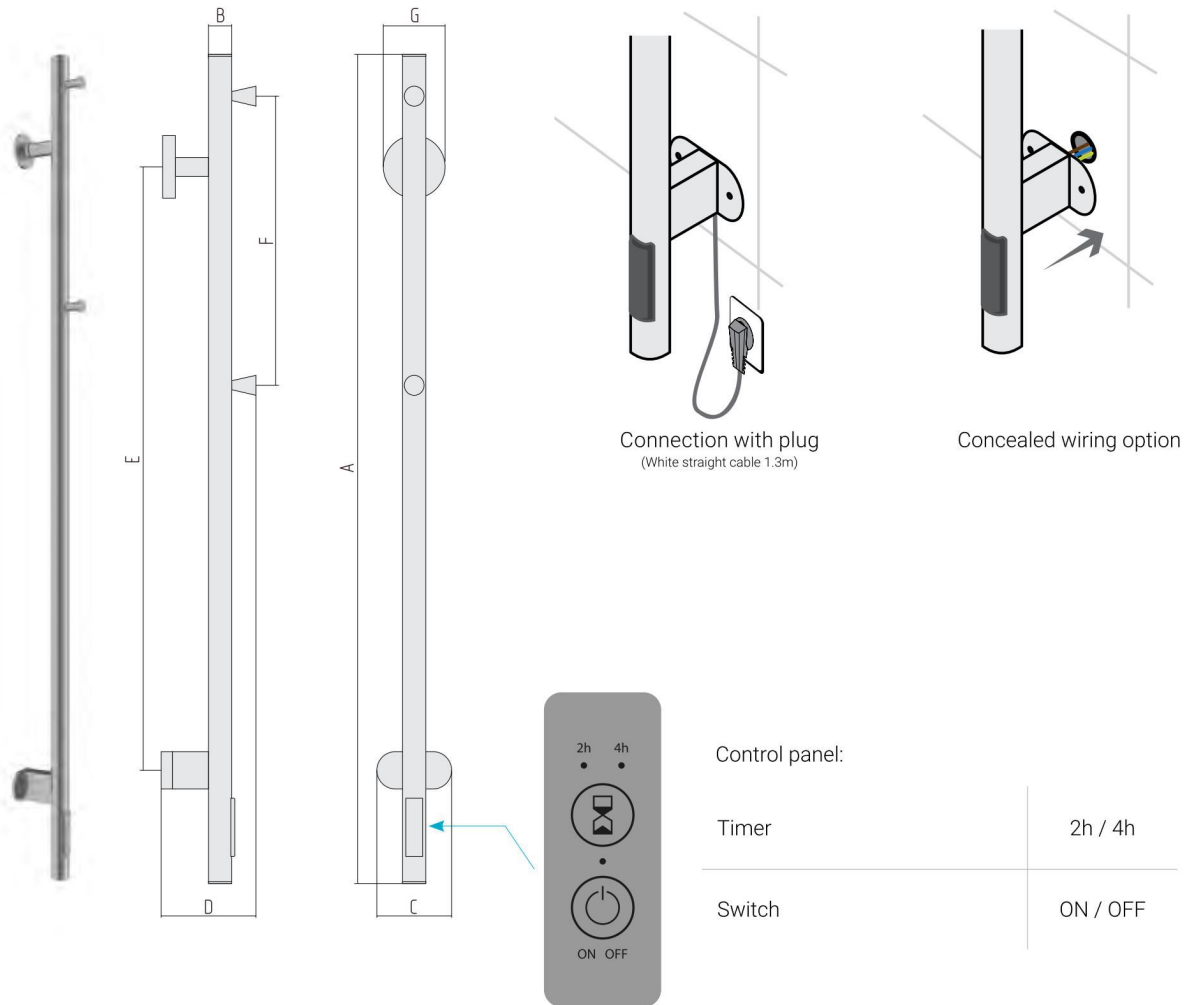

Art.	Heating capacity (W)	Supply voltage (V)	Protection degree (IP)	Protection class	Total weight, inc. components and packaging (kg)
AV1407**	30 W	230 V	IP44	Class I	1,90

Art.	A	B	C	D	E	F	G
AV1407**	1400	32	75	120	1100	380	60

Colour range

\*\*P  
Polished Stainless Steel