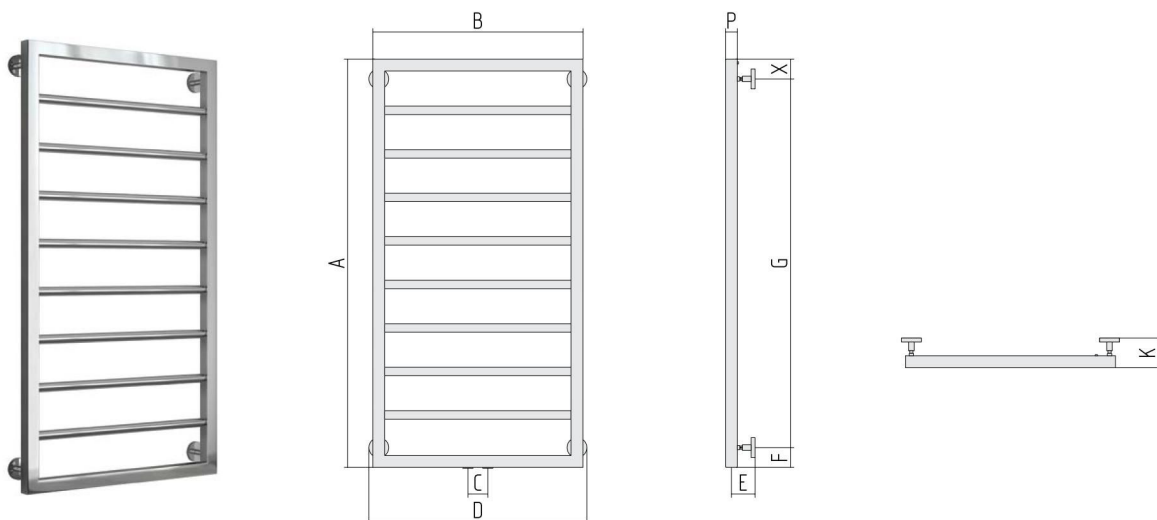

Kadro

PREMIUM STYLE

Art.	Heating capacity 55/45/20°C (W)	Heating capacity 75/65/20°C (W)	Total weight, inc. components and packaging (kg)	Internal volume (dm ³)
**460	177	345	8,0	3,2

Water

Piping connection points:

Art.	A	B	C	D	E	F	G	X	P	K
**460	1030	530	50	550	55-70	50	930	50	30	70-85

Colour range

50XXX
Polished Stainless Steel