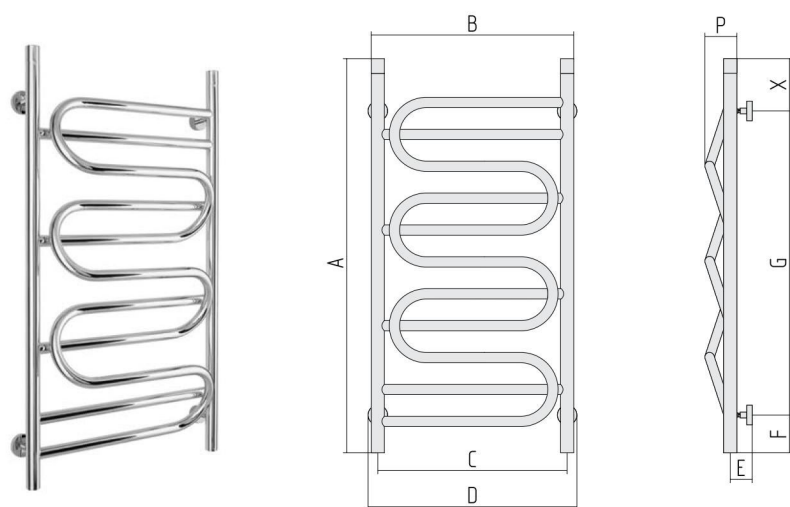

Elegy Verso

PREMIUM STYLE

Art.	Heating capacity 55/45/20°C (W)	Heating capacity 75/65/20°C (W)	Total weight, inc. components and packaging (kg)	Internal volume (dm³)
**042	296	493	8,40	3,27
**044	372	620	10,20	4,09
**045	426	710	11,50	4,63

Water

Piping connection points:

Art.	A	B	C	D	E	F	G	X	P	K
**042	958	532	500	550	54-70	80	762	116	90	129-145
**044	1158	532	500	550	54-70	80	962	116	90	129-145
**045	1158	632	600	650	54-70	80	962	116	90	129-145

Colour range

50XXX
Polished Stainless Steel

54XXX
PVD Polished Chameleon