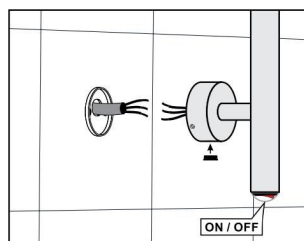

Asket

ELECTRIC DECORATIVE DRYERS

Art.	Heating capacity (W)	Supply voltage (V)	Protection degree (IP)	Protection class	Total weight, inc. components and packaging (kg)
**001	32 W	230 V	IP 44	Class I	2,50

Electric

Attention!