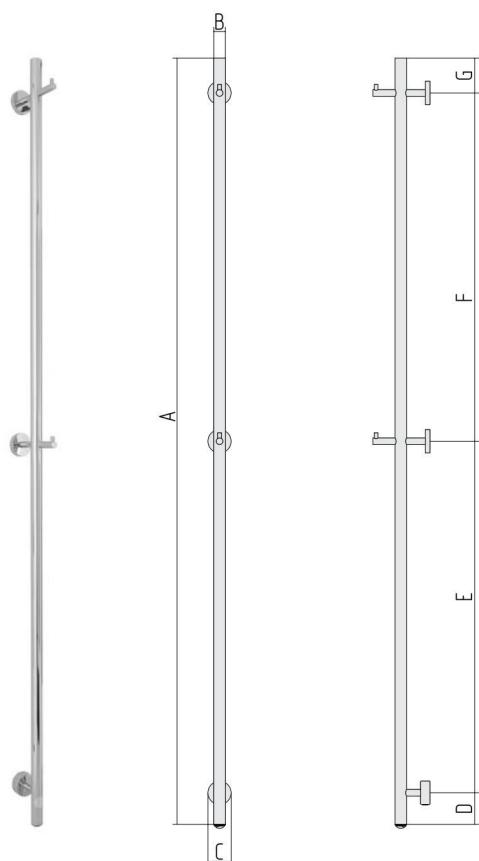

Asket

ELECTRIC DECORATIVE DRYERS

Art.	Heating capacity (W)	Supply voltage (V)	Protection degree (IP)	Protection class	Total weight, inc. components and packaging (kg)
**001	32 W	230 V	IP 44	Class I	2,50

Electric

Attention!

Art.	A	B	C	D	E	F	G	X
**001	1650	25	50	68	757	750	75	122,5

Colour range

57XXX
PVD Matt Gold